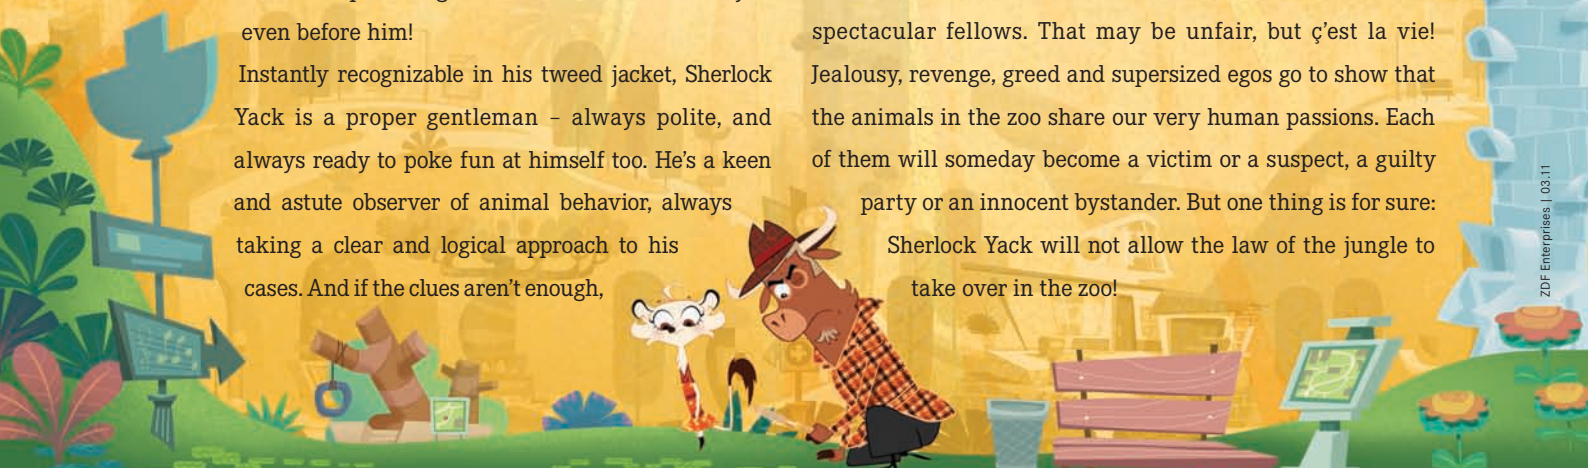

Animation

Address

Contact

Producer: Eve Baron-Charlton
Production company: Mondo TV France
All media: special roll-out package for all platforms in development
www.zdf-enterprises.de/sherlockyack

Sales, Merchandising and Coproductions
Erich-Dombrowski-Str. 1
D-55127 Mainz

programinfo@zdf-enterprises.de
www.sales.zdf-enterprises.de
Phone: +49 (0) 6131 - 991 1601
Fax: +49 (0) 6131 - 991 2601